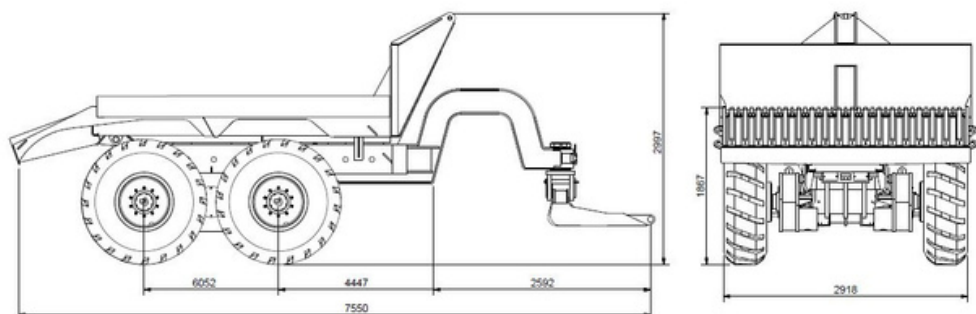

AXLES

Dezzi 40 ton HD free-swinging walking beam axle

TYRES

20.5 R25 HD Mining Tyre

LOAD CAPACITY

20 000kg

BUILT AFRICA TOUGH

CALL : 0800 DEZZI / 33994