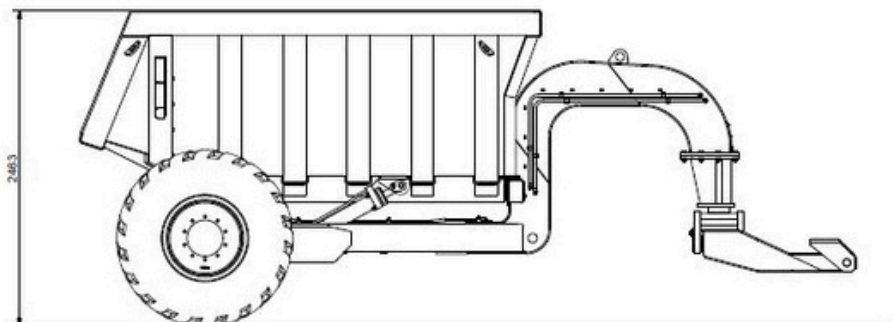

AXLES

11 ton single rigid axle

TYRES

14.00 x 24

LOAD CAPACITY

13 500kg

BUILT AFRICA TOUGH

CALL : 0800 DEZZI / 33994