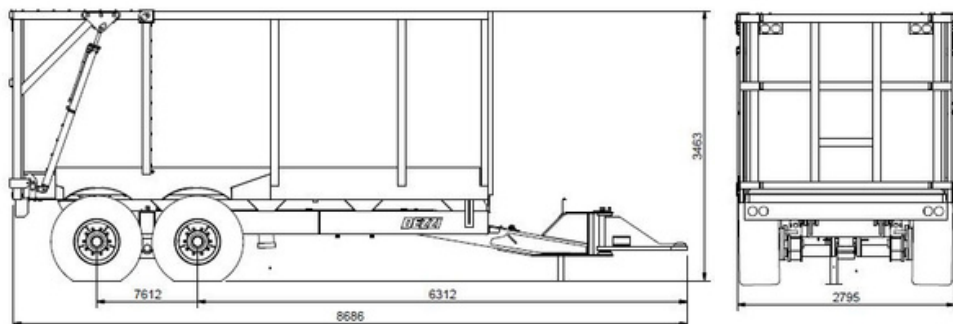

AXLES

Dezzi free-swinging walking beam type axle

TYRES

500/60 x 22.5

LOAD CAPACITY

14 000kg

BUILT AFRICA TOUGH

CALL : 0800 DEZZI / 33994