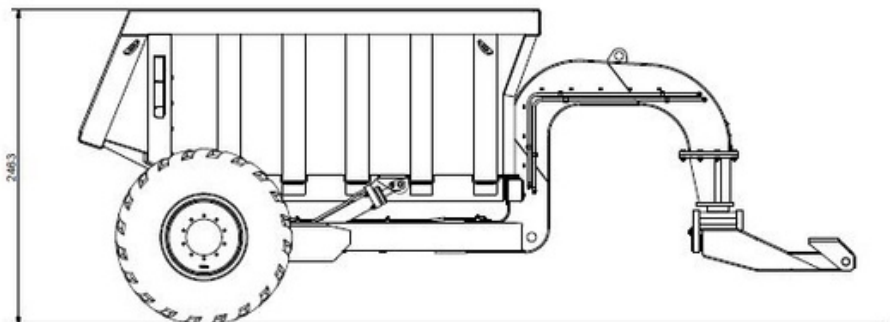

AXLES

11 ton single rigid axle

TYRES

14.00 x 24

LOAD CAPACITY

13 500kg

BUILT AFRICA TOUGH

CALL : 0800 DEZZI / 33994