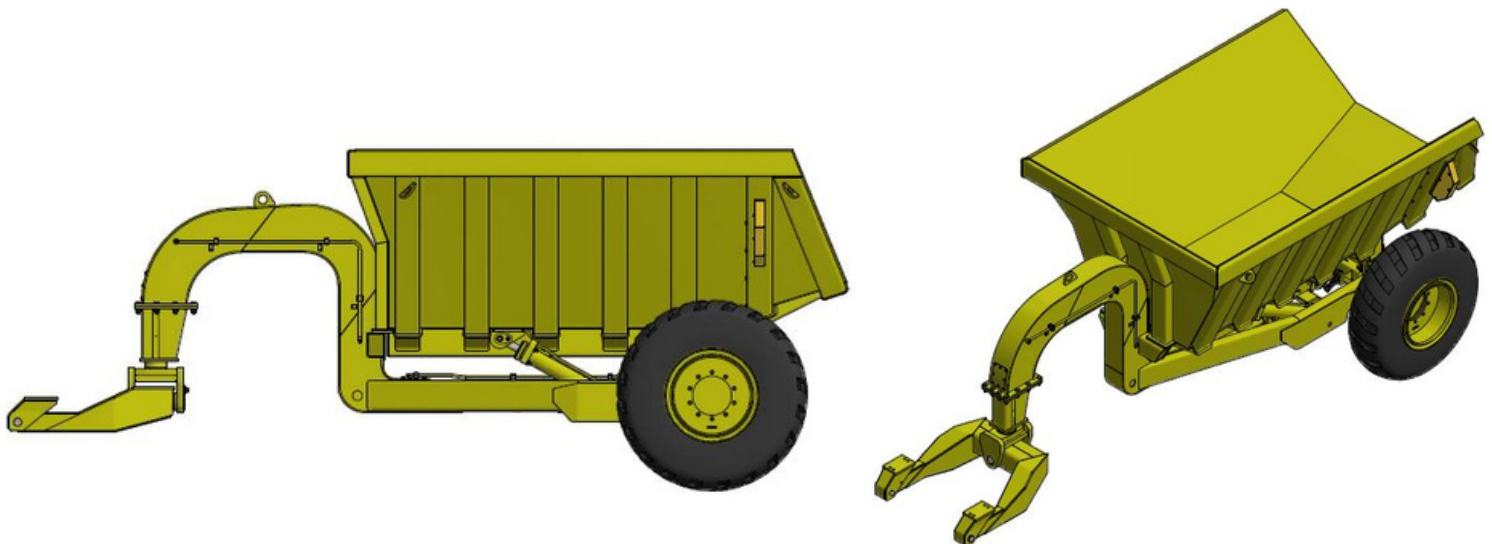

DEZZI 7m³ QUICK TURN SINGLE AXLE DUMPER TRAILER

SPECIFICATION SHEET

*Desmond Equipment SA (Pty) Ltd reserves the right to modify specifications without notice.

SPECIFICATIONS

TIPPING SYSTEM

Dual double-acting cylinders

AXLES

11 ton single rigid axle

TYRES

14.00 x 24

LOAD CAPACITY

13 500kg

BUILT AFRICA TOUGH

CALL : 0800 DEZZI / 33994