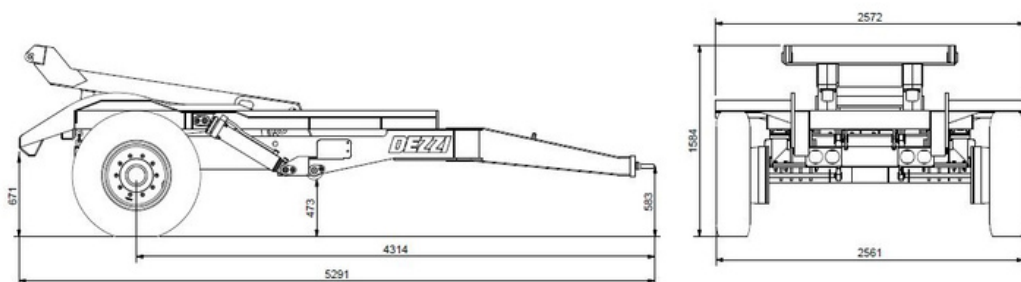

AXLES

11 ton single rigid axle

TYRES

10.00 x 20

LOAD CAPACITY

Tare : 2660kg GVM : 9660kg Payload: 7000kg

BUILT AFRICA TOUGH

CALL : 0800 DEZZI / 33994
 Head Office: +27 (0)39-685 4100
 Email: machinesales@dezzi.co.za
www.dezzi.co.za